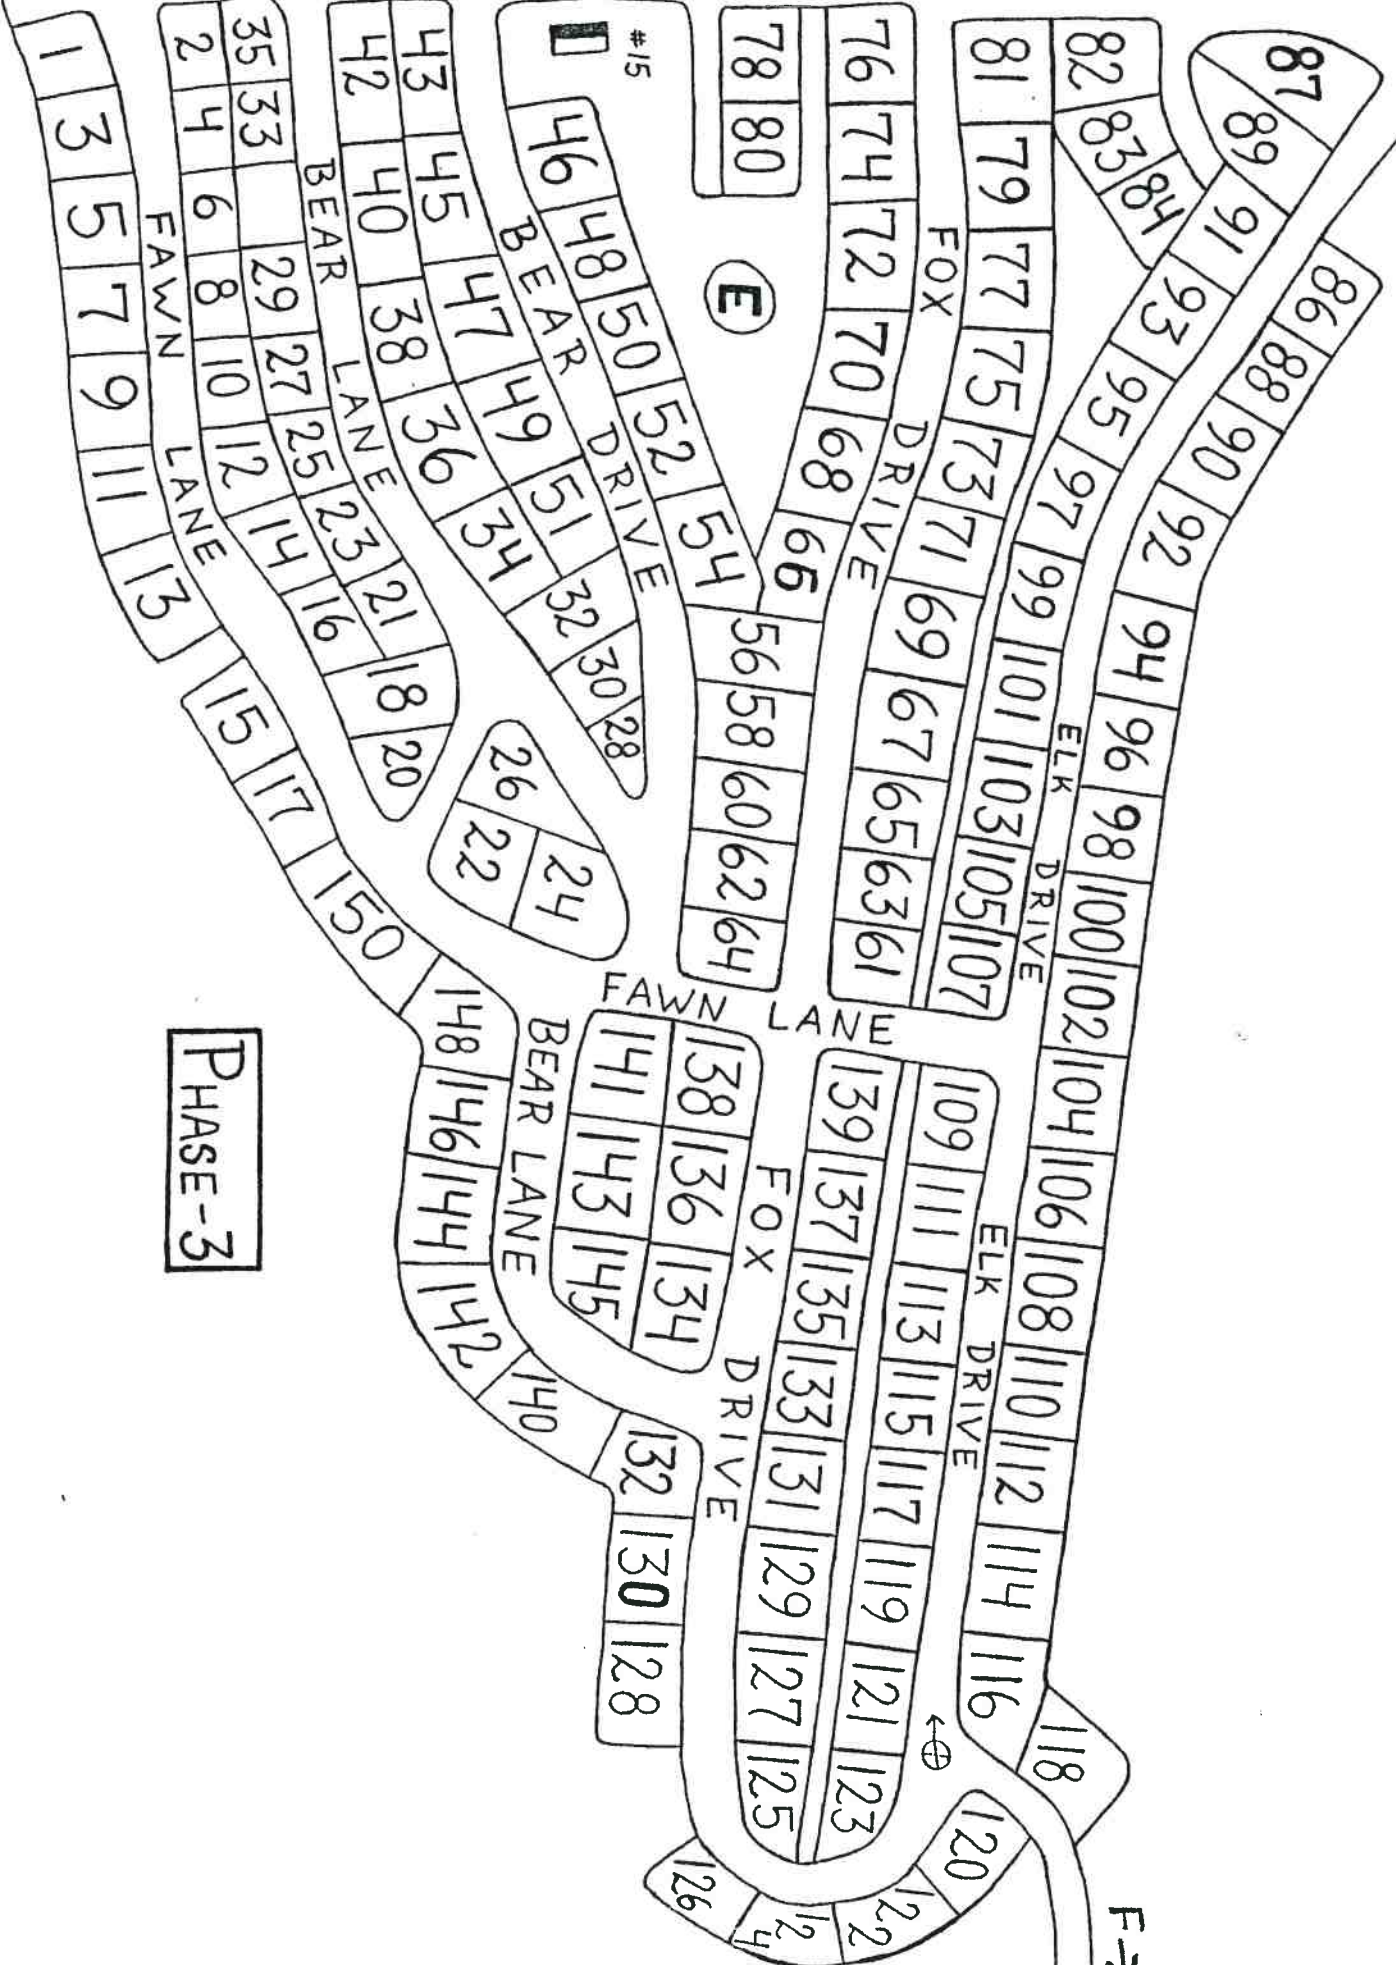

LAKE CONNOR

PHASE - 1

ANTELOPE DRIVE

PHASE-3

PHASE-2

FIRE EXIT
BURN PILE

PHASE-3

PHASE - 3