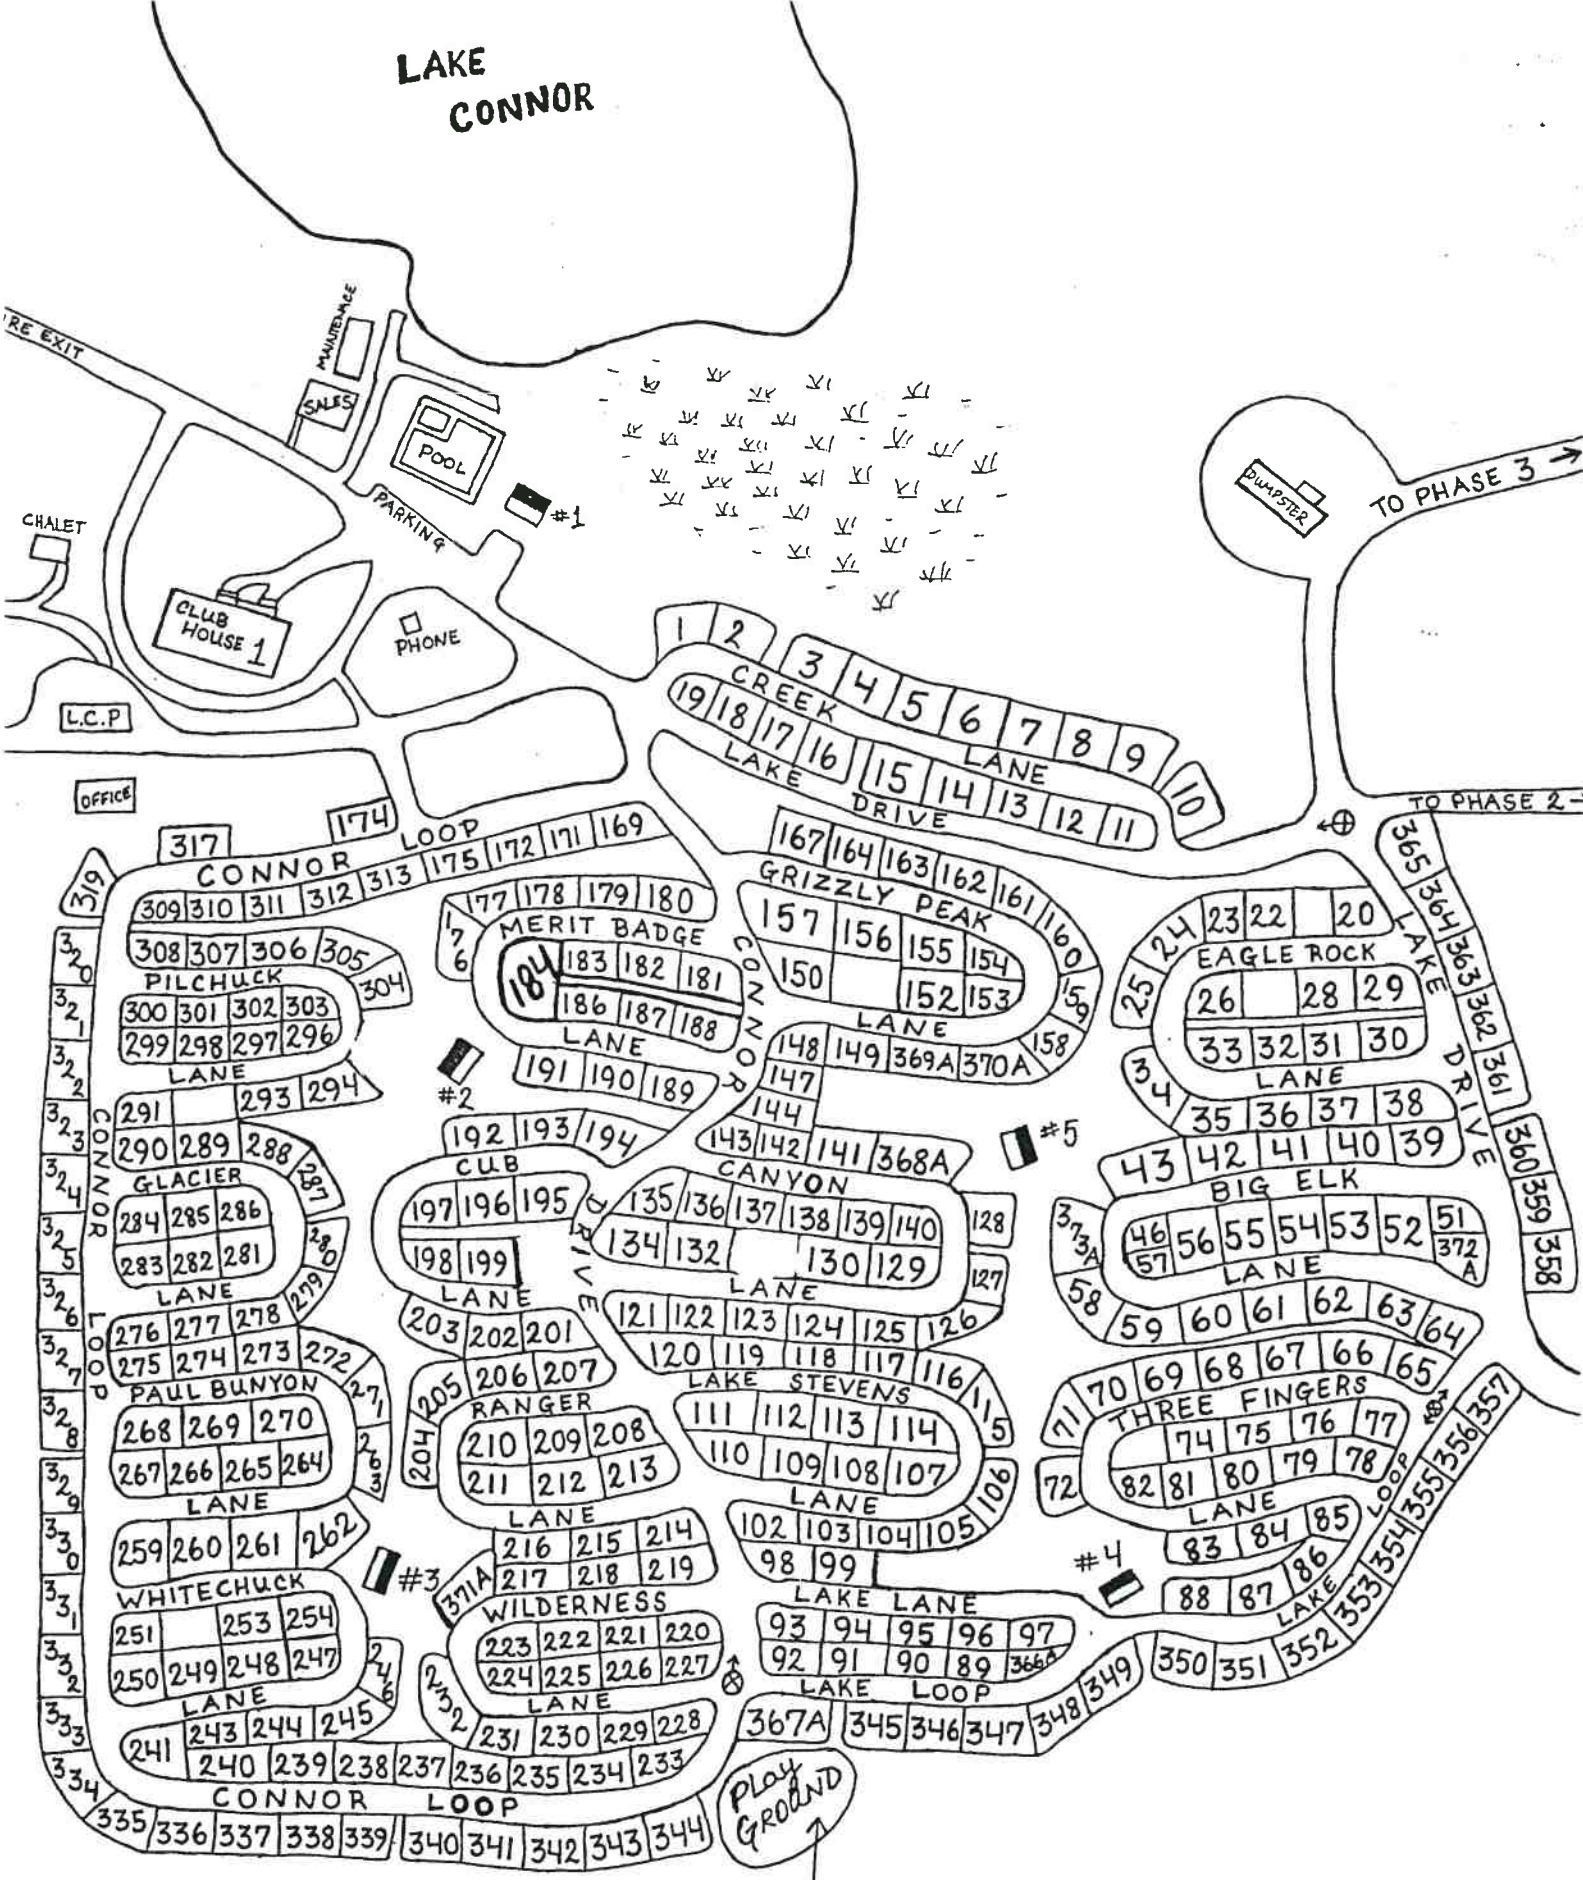

LAKE CONNOR

PHASE - 1

ANTELOPE DRIVE

PHASE-3

PHASE-2

FIRE EXIT
BURN PILE

PHASE-3

PHASE - 3